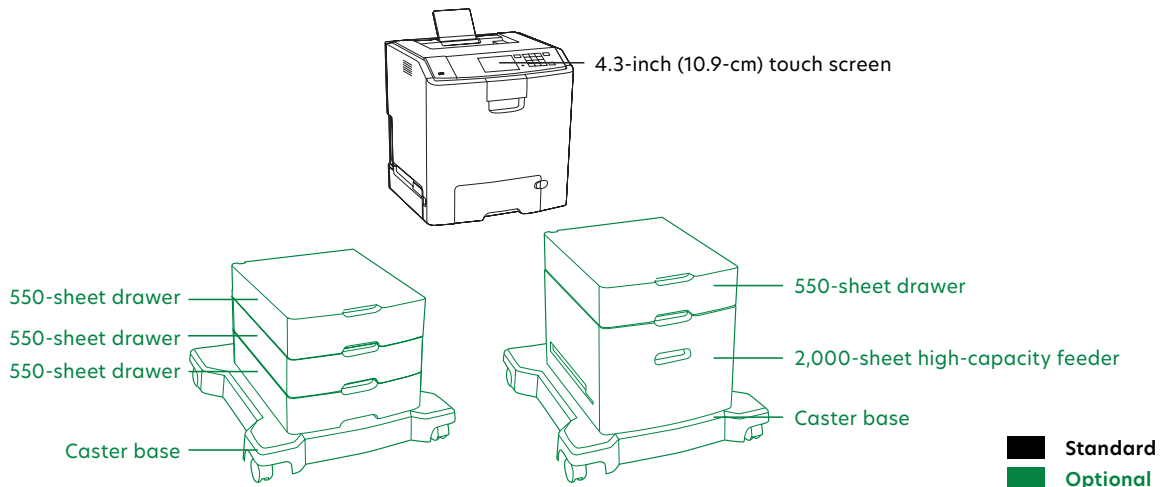

Color single function products

Product specifications	Lexmark C748e	Lexmark C748de	Lexmark C748dte
Printing			
Display	Lexmark e-Task 4.3-inch (10.9 cm) color touch screen		
Print Speed: Up to	Black: 35 ppm / Color: 35 ppm		
Time to First Page: As fast as	Black: 9 seconds / Color: 9 seconds		
Print Resolution	Black: 4800 Color Quality (2400 x 600 dpi), 1200 x 1200 dpi / Color: 4800 Color Quality (2400 x 600 dpi), 1200 x 1200 dpi		
Memory / Processor	Standard: 512 MB / Maximum: 1536 MB / 800 MHz		
Hard Disk	Option available		
Recommended Monthly Page Volume¹	2,500 - 10,000 pages		
Maximum Monthly Duty Cycle: Up to²	100,000 pages per month		
Supplies			
Photoconductor Estimated Yield: Up to³	20,000 pages, based on 3 average letter/A4-size pages per print job and ~ 5% coverage		
Cartridge(s) Shipping with Product	12,000-page Black High Yield Return Program Toner Cartridge, 10,000-page color (CMY) High Yield Return Program Toner Cartridges		
Paper Handling			
Paper Input Capacity: Up to	Standard: 650 pages 20 lb or 75 gsm bond / Maximum: 4300 pages 20 lb or 75 gsm bond	Standard: 1200 pages 20 lb or 75 gsm bond / Maximum: 4300 pages 20 lb or 75 gsm bond	
Paper Output Capacity: Up to	Standard: 300 pages 20 lb or 75 gsm bond / Maximum: 300 pages 20 lb or 75 gsm bond		
Media Types Supported	Refer to the Card Stock & Label Guide., Vinyl Labels, Transparencies, Plain Paper, Paper Labels, Envelopes, Card Stock		
Media Sizes Supported	A6, Oficio, Universal, Statement, Letter, Legal, JIS-B5, Folio, Executive, B5, DL Envelope, C5 Envelope, B5 Envelope, A5, A4, 9 Envelope, 7 3/4 Envelope, 10 Envelope		
General Information			
Standard Ports	Ethernet 10/100/1000 BaseTX (RJ-45), Rear USB 2.0 Specification Hi-Speed Certified Port (Type A), Front USB 2.0 Specification Hi-Speed Certified port (Type A), USB 2.0 Specification Hi-Speed Certified (Type B)		
Optional Network Ports / Optional Local Ports	Internal MarkNet™ N8250 802.11b/g/n Wireless / Internal 1284-B Bidirectional Parallel, Internal RS-232C serial		
Noise Level: Operating	Print: 55 dBA		
Specified Operating Environment	Altitude: 0 - 3048 Meters (10,000 Feet), Humidity: 8 to 80% Relative Humidity, Temperature: 16 to 32°C (60 to 90°F)		
Limited Warranty - See Statement of Limited Warranty	1-Year Onsite Service, Next Business Day		
Size (in. - H x W x D) / Weight (lb.)	17.9 x 17.1 x 15.7 in. / 56.4 lb.	22.9 x 17.1 x 21.5 in. / 66.4 lb.