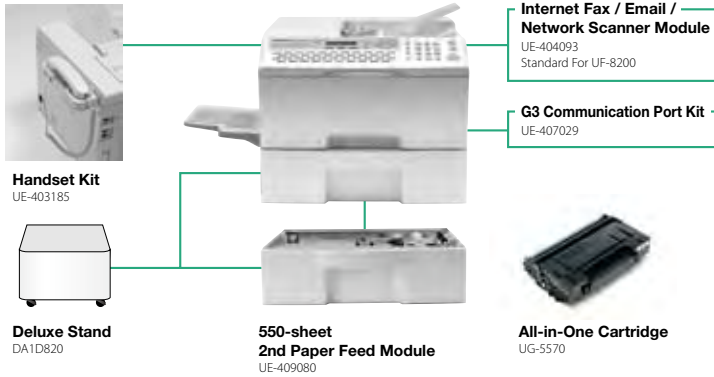

UF-8200 / 7200 Options

Consumables

Item	Order Number	Remarks
All-in-One Cartridge	UG-5570	10K (Based on 3% coverage)*1

Options

Item	Order Number	Remarks
Internet Fax / Email / Network Scanner Module	UE-404093	Standard for UF-8200
G3 Communication Port Kit	UE-407029	
2nd Paper Feed Module	UE-409080	550 sheets
Handset Kit	UE-403185	

Features

- Auto Dialer: 580 stations Standard (up to 1000 stations with optional SD memory card)
- One-touch Auto Dial : up to 80 stations
- Abbreviated Dial: up to 500 stations
- Maximum Digits for Telephone number: 36 digits
- Program Keys (up to 80 programs)
- Multi-Tasking Operation
- Directory Search Dialling
- Directory Sheet Print
- Intelligent Redial
- Chain Dialling
- Quick Memory Transmission
- Multi-Station Transmission (up to 630 stations)
- Deferred Transmission
- Deferred Multi-Station Transmission
- Duplex Transmission
- Misdial Prevention
- Junk Fax Filter
- Receive To Memory
- Substitute Reception
- Number of memory job files (Max. 50 files)
- Fax Forward (G3/Email)
- Polling/Multi-Station Polling
- Deferred Polling/Deferred Multi-Station Polling
- Memory Polling Transmission (1 file)
- ITU-T Sub-address Transmission
- 256-level Halftone
- Automatic/Fixed Reduction
- Collation Stack
- Email Report (UF-8200)
- Verification Stamp
- Confirmation Journal with image data
- Header/Total Page Print
- Transmission Journal with view mode
- Fax Access Code (Fax Lock)
- Department Code (up to 150)
- Multiple Copy with Sorting (up to 99)
- Zoom/Reduction Copy
- Sort Copy

- Energy Saver
- Check and Call Function (G3/Email)
- Remote Diagnostic System (G3/Email)*2

- User Authentication*3
- Job Tracking*3
- Fax Transmission via Right Fax Server*3
- LDAP 2 compatible
- SMTP Authentication

Standard Software

- PC Fax software (Fax Driver/Panafax Desktop)
- Quick Image Navigator
- Network Address Book Editor
- Network Configuration Editor
- Network Status Monitor

UF-8200 / 7200 Specifications

General

Type	Desktop
Power Requirements	AC 120V, 50/60 Hz
Power Consumption	Max.: Less than 1.0 kW Power saver mode: Approx. 9.5 W Sleep mode: Approx. 4.5 W
Dimensions (W x D x H)*4	17.3" x 17.7" x 14.2" (440mm x 450mm x 360mm)
Weight	28kg

Fax