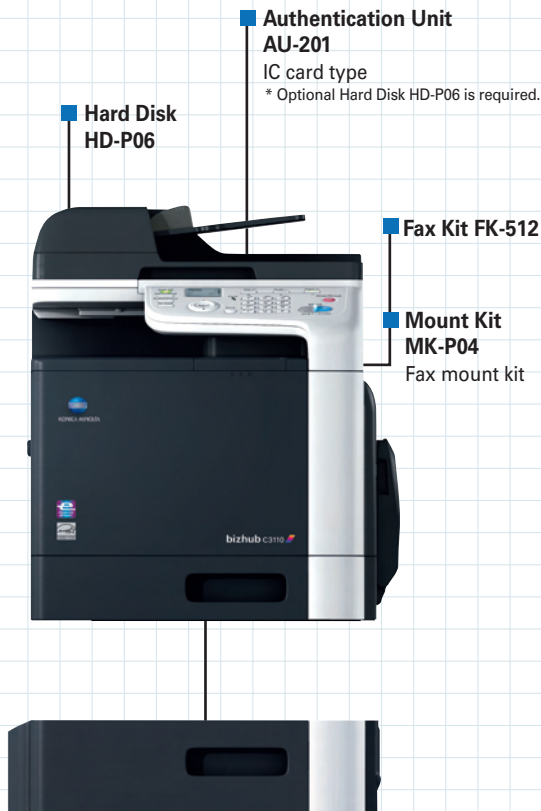

KONICA MINOLTA

bizhub C3110/C3100P Spec Sheet

System

bizhub C3110

- **i-Option LK-106**
  Barcode font (Code39, QR Code, PDF417)
- **i-Option LK-107**
  Unicode font
- **i-Option LK-108**
  OCR font (OCR-A, OCR-B (PCL))
- **i-Option LK-111**
  ThinPrint function

- **Paper Feeder Unit PF-P14**
  - B5 to A4/Legal
  - 500 sheets (75 g/m²)
  - 60 to 90 g/m²

bizhub C3100P

- **i-Option LK-106**
  Barcode font (Code39, QR Code, PDF417)
- **i-Option LK-107**
  Unicode font
- **i-Option LK-108**
  OCR font (OCR-A, OCR-B (PCL))
- **i-Option LK-111**
  ThinPrint function