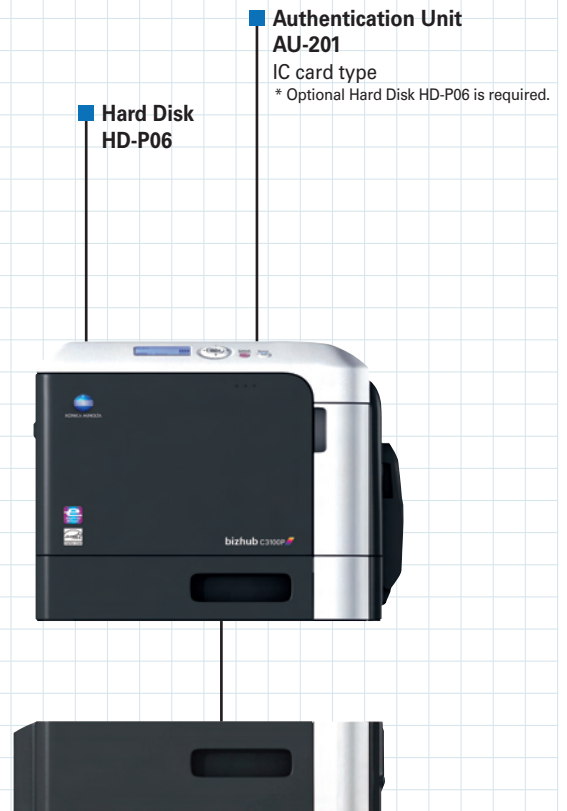

- **Paper Feeder Unit PF-P14**
 - B5 to A4/Legal
 - 500 sheets (75 g/m²)
 - 60 to 90 g/m²

Specifications

bizhub C3110/C3100P General Specifications

	bizhub C3110	bizhub C3100P
Type	Desktop Printer / Copier / Scanner	Desktop Printer
Colour Support	Full colour	
Copy Resolution	Scan	600 dpi × 300 dpi (Max.: 600 dpi)
	Print	600 dpi × 600 dpi
Gradation	256	
Memory Capacity (Std./Max.)	1 GB / 2 GB (Optional)	
HDD	320 GB (Optional)	
Original Type	Sheets, Books, Objects (Max. weight 3 kg)	–
Max. Original Size	A4 or Legal (ADF only)	–
Output Size	Standard Tray: A4S*1 to A6S*1, B5S*1 Multiple Bypass Tray: Legal (8.5" × 14"), A4S*1 to A6S*1, B5S*1, Envelope*2 (10 sheets or less)	–
Image Loss	Copy	Max. 4.0 mm for top / bottom / right / left edges
	Print	Max. 4.2 mm for less for top / bottom / right / left edges
Warm-Up Time*3	36 sec. or less	
First Copy / Print Out Time*4	Colour	15 / 12.9 sec. or less
	B&W	13 / 12.9 sec. or less
Copy / Print Speed	Colour / B&W	31 ppm (A4 Crosswise)
Copy Magnification	Fixed Same Magnification	1:1 ± 1.0% or less
	Scaling Up	1: 1.15 / 1.41 / 2.00 / 4.00
	Scaling Down	1: 0.86 / 0.70 / 0.50 / 0.25
	Preset	3 types
	Zoom	25 to 400% (in 1.0% increments)
	Lengthwise Crosswise Individual Settings	25 to 400% (in 1.0% increments)
Paper Capacity (80 g/m ²)	Standard Tray	250 sheets
	Multiple Bypass Tray	100 sheets (up to Legal)
Max. Paper Capacity (80 g/m ²)		850 sheets
Paper Weight*5	Standard Tray	60 to 210 g/m ²
	Multiple Bypass Tray	60 to 210 g/m ²
Multiple Copy		1 to 99 sheets
Auto Duplex	Type	Non-Stack
	Paper Size	Legal, B5S*1, A4S*1
	Paper Weight	60 to 210 g/m ²
Power Requirements	220 to 240 V 4.6 A (50 to 60 Hz)	
Max. Power Consumption	1.2 kW or less	
Dimensions [W] × [D] × [H]	446.5 × 544 × 500 mm (17-1/2" × 21-1/2" × 19-3/4")	446.5 × 544 × 350 mm (17-1/2" × 21-1/2" × 13-3/4")
Weight	Approx. 34.3 kg (75-1/2 lb)	Approx. 28.3 kg (62-1/2 lb)
Space Requirements*6 [W] × [D]	723 × 866 mm (28-1/2" × 34")	