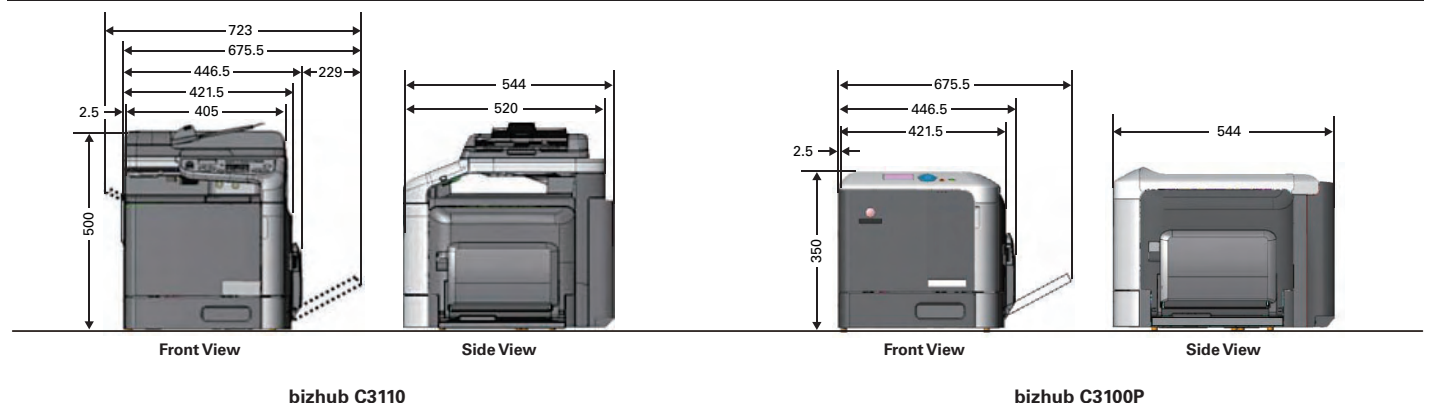

*1 BW: 600 dpi × 300 dpi Colour: 300 dpi × 300 dpi

*2 TWAIN driver supported OS

Fax Kit FK-512 (bizhub C3110 only) (Optional)

Communication	Super G3
Compatible Lines	Public Switch Telephone Network, Private Branch Exchange, Fax Communication Line
Line Density	G3 (8 dot/mm × 3.85 line/mm, 600 × 600 dpi)
Modem Speed	2.4 to 33.6 kbps
Compression	MH / MR / MMR / JBIG
Sending Paper Size	Max. A4 or Legal (Long Length Support: Max. 1,000 mm (ADF))
Recording Paper Size	Max. A4 or Legal (Long Length Max. 1,000 mm — following the page division —)
Transmission Speed	Less than 3 sec. (A4, V.34, 33.6 kbps, JBIG)
Memory	Shared with the copier
Number of Abbr. Dials	2,000
Number of Group Dials	100
Sequential Multiple Station Transmission	Max. 400

Paper Feed Unit PF-P14 (Optional)

Support Paper Type (Weight)	60 to 90 g/m²
Support Paper Size	Legal, Letter, A4, B5
Paper Capacity (80 g/m²)	500 sheets
Power Requirements	Supplied from the MFP main body
Dimensions [W] × [D] × [H]	447 × 529 × 117 mm (17-1/2" × 20-3/4" × 4-1/2")
Unit Configuration	Paper tray, 1 level
Weight	Approx. 7.5 kg (16-1/2 lb)

Authentication Unit (IC Card type) AU-201 (Optional)

Applicable Card	ISO 14443 TypeA, FeliCa-based noncontact IC card
Interface	USB 1.1 or later
Power Supply	Power received from USB port
Dimensions [W] × [D] × [H]	92 × 64 × 16 mm (3-3/4" × 2-1/2" × 3/4")
Weight	Approx. 120 g (264-1/2 lb)

Space Requirements

Dimensions (unit: mm)

bizhub C3110

bizhub C3100P