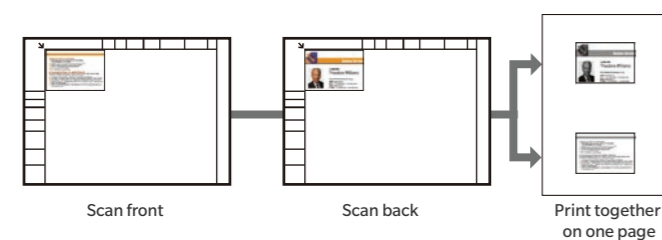

Two Sides on One Page

Copy the front and back of small documents onto one sheet of A4 paper. Ideal for copying licenses, business cards or other small documents without wasting paper.