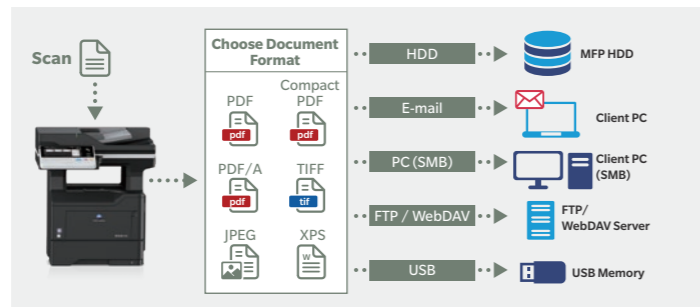

User Authentication

Optional authentication systems allow administrators to set restrictions on copying, printing, scanning and faxing, so you can create an authentication system that suits your office needs.

Keep Your Documents Secure

Security is crucial, no matter what size your business is. These bizhub models meet IEEE 2600.1 international protection profile standards. All security features have been independently evaluated and certified ISO 15408 EAL3 compliant, so you can print in confidence, knowing your documents are secure.

Print from USB

Data stored on a USB memory device can be printed directly from the USB port on the front of the bizhub's control panel. Print from a range of document and image formats including DOCX, PPTX, PDF, JPEG, PNG and TIFF.

Expand Your Potential with i-Option

i-Option expands the potential of your bizhub. Easily install extensions, such as barcode fonts, Unicode fonts, OCR fonts and ThinPrint functionality.