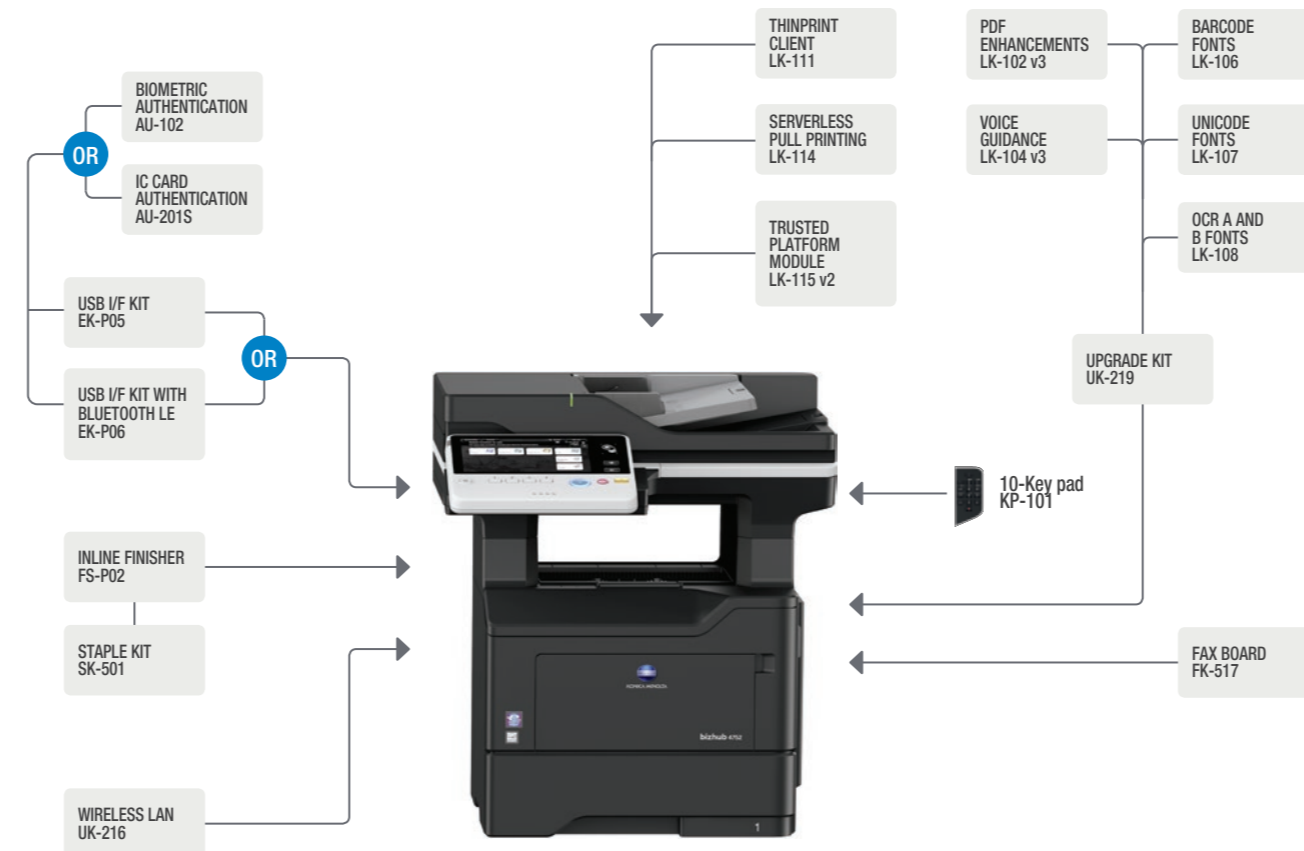

OPTION DIAGRAM - bizhub 4752 / 4052

*1: Optional
*2: Double-sided scan

SPECIFICATIONS - bizhub 4752 / 4052

bizhub 4752/4052

MONOCHROME MID-VOLUME MULTIFUNCTION PRINTER

A4 multifunctional with 47/40 ppm b/w. Standard print controller with PCL 6, PCL 5, PostScript 3, PDF 1.7, and XPS support. Paper capacity of 550 sheets and 100-sheet manual bypass. Media from A6 to A4, 60 – 216 gsm. 2 GB memory, 250 GB hard disk and Gigabit Ethernet standard.

System Overview

System memory	2 GB (standard), 2 GB (optional), 4 GB (maximum)
System hard disk	250 GB (standard)
Interface	10-BASE-T/100-BASE-TX/1,000-BASE-T Ethernet, USB 1.1, USB 2.0, Wi-Fi 802.11a/b/g/n/ac (optional)
Network protocols	TCP/IP (IPv4/IPv6), SLP, SMB, LPD, IPP, SNMP, HTTP
Duplex automatic document feeder	Up to 50 originals, A6-A4, Letter, Legal, Executive, custom sizes, 52-120 gsm
Printable paper size	76.2 x 127 to 216 x 356 mm
Printable paper weight	60-216 gsm
Paper input capacity	Standard: 650 sheets, Max.: 2,300 sheets
Tray 1	550 sheets, A6-A4, Letter, Legal, Executive, custom sizes, 60-120 gsm
Paper feed unit PF-P15 (optional)	250 sheets, A5-A4, Letter, Legal, Executive, custom sizes, 60-120 gsm
Paper feed unit PF-P16 (optional)	550 sheets, A5-A4, Letter, Legal, Executive, custom sizes, 60-120 gsm
Bypass tray	100 sheets, Postcards, A6-A4, Letter, Legal, Executive, custom sizes, 60-216 gsm
Automatic duplexing	A4, Letter, Legal, 60-90 gsm
Finishing modes (optional)	Group, sort, staple
Power consumption	4752: 660 W, 4052: 600 W
System dimensions^{*1}	[W x D x H] 490 x 521 x 546 mm (19.3 x 20.5 x 21.5 inch)
System weight^{*2}	Approx. 24 kg (52.9 lb)

Scanner Specifications

Scan speed^{*3} with DF (1-sided original)	B/W: 47 ipm (A4), 50 ipm (Letter) Colour: 30 ipm (A4), 32 ipm (Letter)
Scan speed^{*3} with DF (2-sided original)	B/W: 94 ipm (A4), 100 ipm (Letter) Colour: 60 ipm (A4), 64 ipm (Letter)
Resolution	Max.: 600 x 600 dpi
Scan modes	Scan to Email, Scan to PC (SMB), Scan to FTP, Scan to WebDAV, Scan to BOX (HDD), Scan to WSD (Web Service), Scan to DPWS (Device Profile for Web Service), Scan to Scan Server, Scan to USB memory, Network TWAIN scan, Scan to Me Scan to Home, Scan to URL
File formats	JPEG, TIFF, PDF, PDF/A-1a^{*4}, PDF/A 1-b^{*4}, compact PDF, encrypted PDF, XPS, compact XPS, OOXML (pptx), Linearized PDF^{*4}
Destinations	2,100 (single + group), LDAP, PSDA support

*3: When copying at 150 dpi
*4: Optional

Fax Specifications (optional)

Fax	Super G3
Transmission	Analog fax, Internet fax, Colour Internet fax, iP address fax
Resolution	Max.: 600 x 600 dpi (ultra-fine)
Compression method	MH, MR, MMR, JBIG
Modem speed	Up to 33.6 Kbps
Destinations	2,100 (single + group)

Copier Specifications