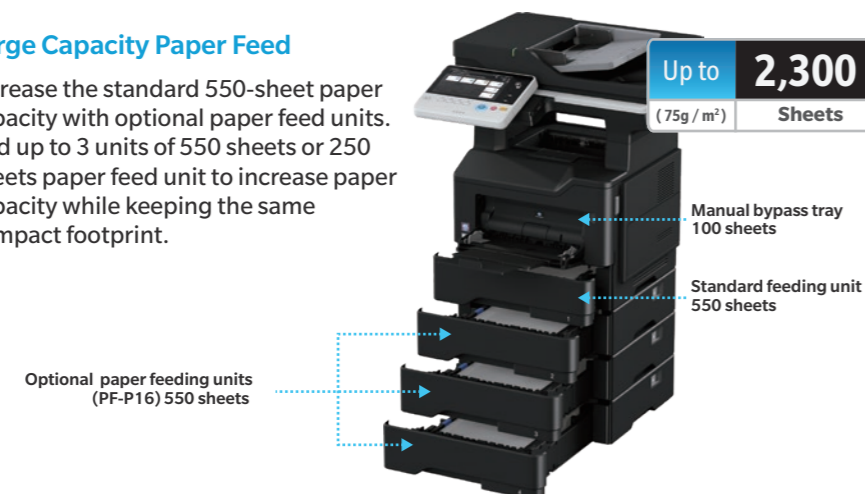

Large Capacity Paper Feed

Increase the standard 550-sheet paper capacity with optional paper feed units. Add up to 3 units of 550 sheets or 250 sheets paper feed unit to increase paper capacity while keeping the same compact footprint.