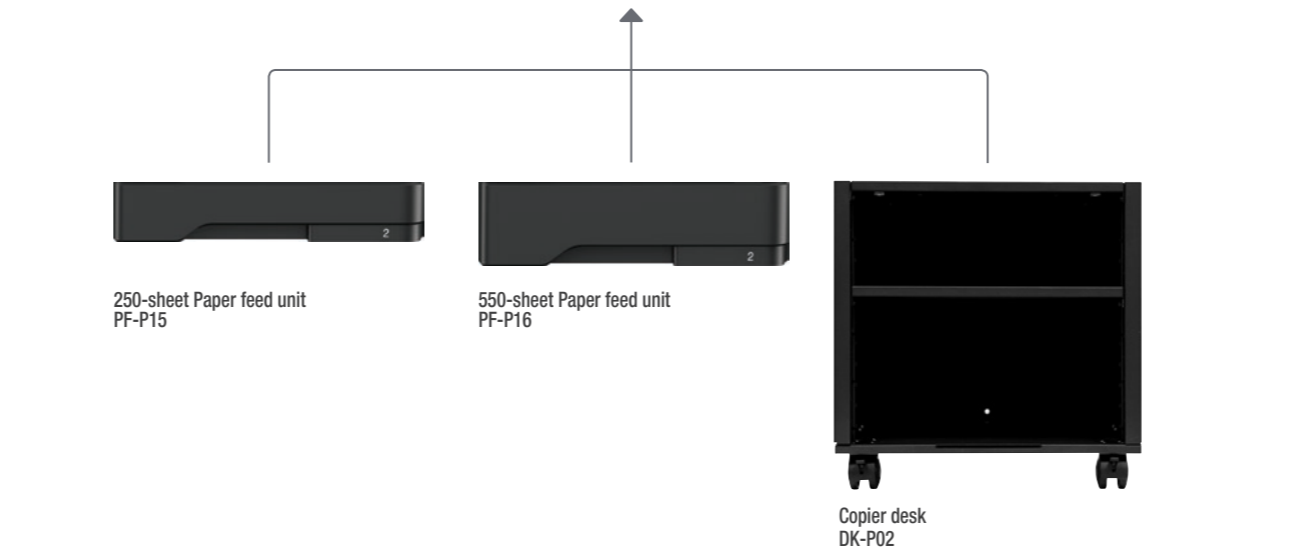

OPTION DIAGRAM - bizhub 4752 / 4052

*1: Optional
*2: Double-sided scan

SPECIFICATIONS - bizhub 4752 / 4052

bizhub 4752/4052

MONOCHROME MID-VOLUME MULTIFUNCTION PRINTER

A4 multifunctional with 47/40 ppm b/w. Standard print controller with PCL 6, PCL 5, PostScript 3, PDF 1.7, and XPS support. Paper capacity of 550 sheets and 100-sheet manual bypass. Media from A6 to A4, 60 – 216 gsm. 2 GB memory, 250 GB hard disk and Gigabit Ethernet standard.

System Overview

System memory	2 GB (standard), 2 GB (optional), 4 GB (maximum)
System hard disk	250 GB (standard)
Interface	10-BASE-T/100-BASE-TX/1,000-BASE-T Ethernet, USB 1.1, USB 2.0, Wi-Fi 802.11a/b/g/n/ac (optional)
Network protocols	TCP/IP (IPv4/IPv6), SLP, SMB, LPD, IPP, SNMP, HTTP
Duplex automatic document feeder	Up to 50 originals, A6-A4, Letter, Legal, Executive, custom sizes, 52-120 gsm
Printable paper size	76.2 x 127 to 216 x 356 mm
Printable paper weight	60-216 gsm
Paper input capacity	Standard: 650 sheets, Max.: 2,300 sheets
Tray 1	550 sheets, A6-A4, Letter, Legal, Executive, custom sizes, 60-120 gsm
Paper feed unit PF-P15 (optional)	250 sheets, A5-A4, Letter, Legal, Executive, custom sizes, 60-120 gsm
Paper feed unit PF-P16 (optional)	550 sheets, A5-A4, Letter, Legal, Executive, custom sizes, 60-120 gsm
Bypass tray	100 sheets, Postcards, A6-A4, Letter, Legal, Executive, custom sizes, 60-216 gsm
Automatic duplexing	A4, Letter, Legal, 60-90 gsm
Finishing modes (optional)	Group, sort, staple
Power consumption	4752: 660 W, 4052: 600 W
System dimensions^{*1}	[W x D x H] 490 x 521 x 546 mm (19.3 x 20.5 x 21.5 inch)
System weight^{*2}	Approx. 24 kg (52.9 lb)

Scanner Specifications

Scan speed^{*3} with DF (1-sided original)	B/W: 47 ipm (A4), 50 ipm (Letter) Colour: 30 ipm (A4), 32 ipm (Letter)
Scan speed^{*3} with DF (2-sided original)	B/W: 94 ipm (A4), 100 ipm (Letter) Colour: 60 ipm (A4), 64 ipm (Letter)
Resolution	Max.: 600 x 600 dpi
Scan modes	Scan to Email, Scan to PC (SMB), Scan to FTP, Scan to WebDAV, Scan to BOX (HDD), Scan to WSD (Web Service), Scan to DPWS (Device Profile for Web Service), Scan to Scan Server, Scan to USB memory, Network TWAIN scan, Scan to Me Scan to Home, Scan to URL
File formats	JPEG, TIFF, PDF, PDF/A-1a^{*4}, PDF/A 1-b^{*4}, compact PDF, encrypted PDF, XPS, compact XPS, OOXML (pptx), Linearized PDF^{*4}
Destinations	2,100 (single + group), LDAP, PSDA support

*3: When copying at 150 dpi
*4: Optional

Fax Specifications (optional)

Fax	Super G3
Transmission	Analog fax, Internet fax, Colour Internet fax, iP address fax
Resolution	Max.: 600 x 600 dpi (ultra-fine)
Compression method	MH, MR, MMR, JBIG
Modem speed	Up to 33.6 Kbps
Destinations	2,100 (single + group)

Copier Specifications