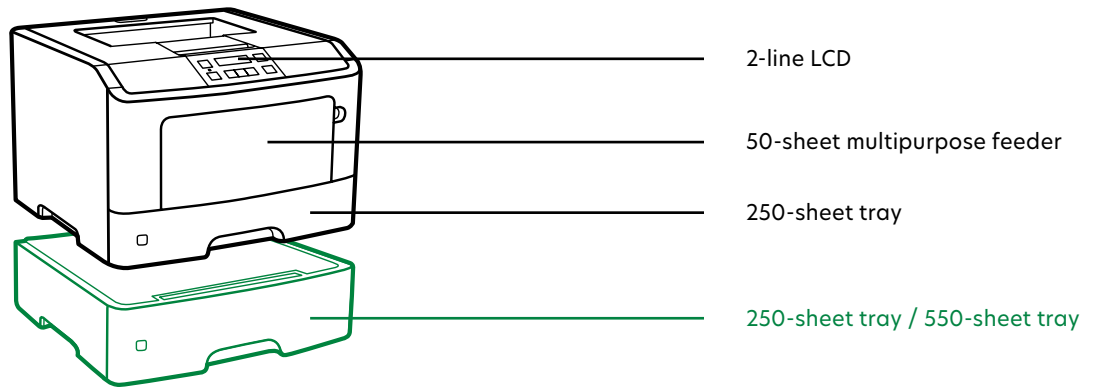

Lexmark MS317dn features

■ Standard
■ Optional

© 2017 Lexmark. All rights reserved.

Lexmark and the Lexmark logo are trademarks or registered trademarks of Lexmark International, Inc. in the United States and/or other countries. All other trademarks are the property of their respective owners. ENERGY STAR® is a U.S. registered mark.