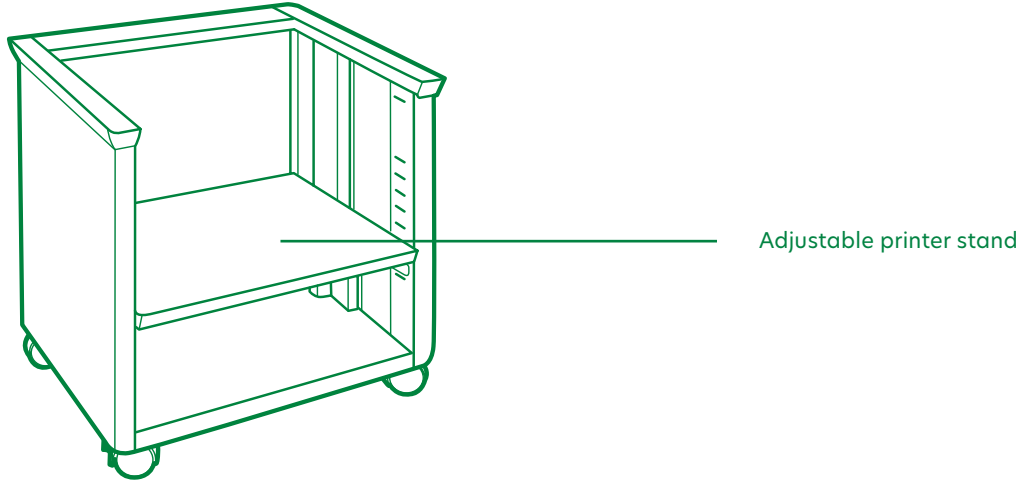

Lexmark MS317dn features

■ Standard
■ Optional

© 2017 Lexmark. All rights reserved.

Lexmark and the Lexmark logo are trademarks or registered trademarks of Lexmark International, Inc. in the United States and/or other countries. All other trademarks are the property of their respective owners. ENERGY STAR® is a U.S. registered mark.